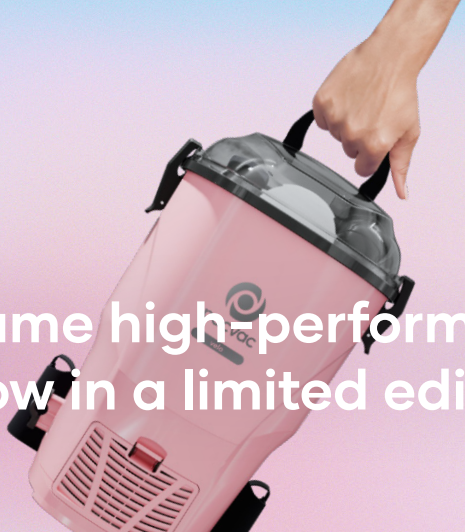

Same high-performance Velo.  
Now in a limited edition pink.

LIMITED  
EDITION

## Pink Velo

BACKPACK VACUUM

CORDED

SMALL SCALE COMMERCIAL MAINTENANCE

Same high-performance Velo. Now in limited edition pink. Velo is a lightweight corded backpack vacuum cleaner, compact enough for domestic and small-scale commercial maintenance cleaning, yet powerful enough to tackle large-scale domestic and commercial cleaning tasks. This limited edition model is Pacvac's most in-demand vacuum and combines the power, comfort, and efficiency of the original Velo with an iconic bold look, designed for those who expect exceptional performance with style.